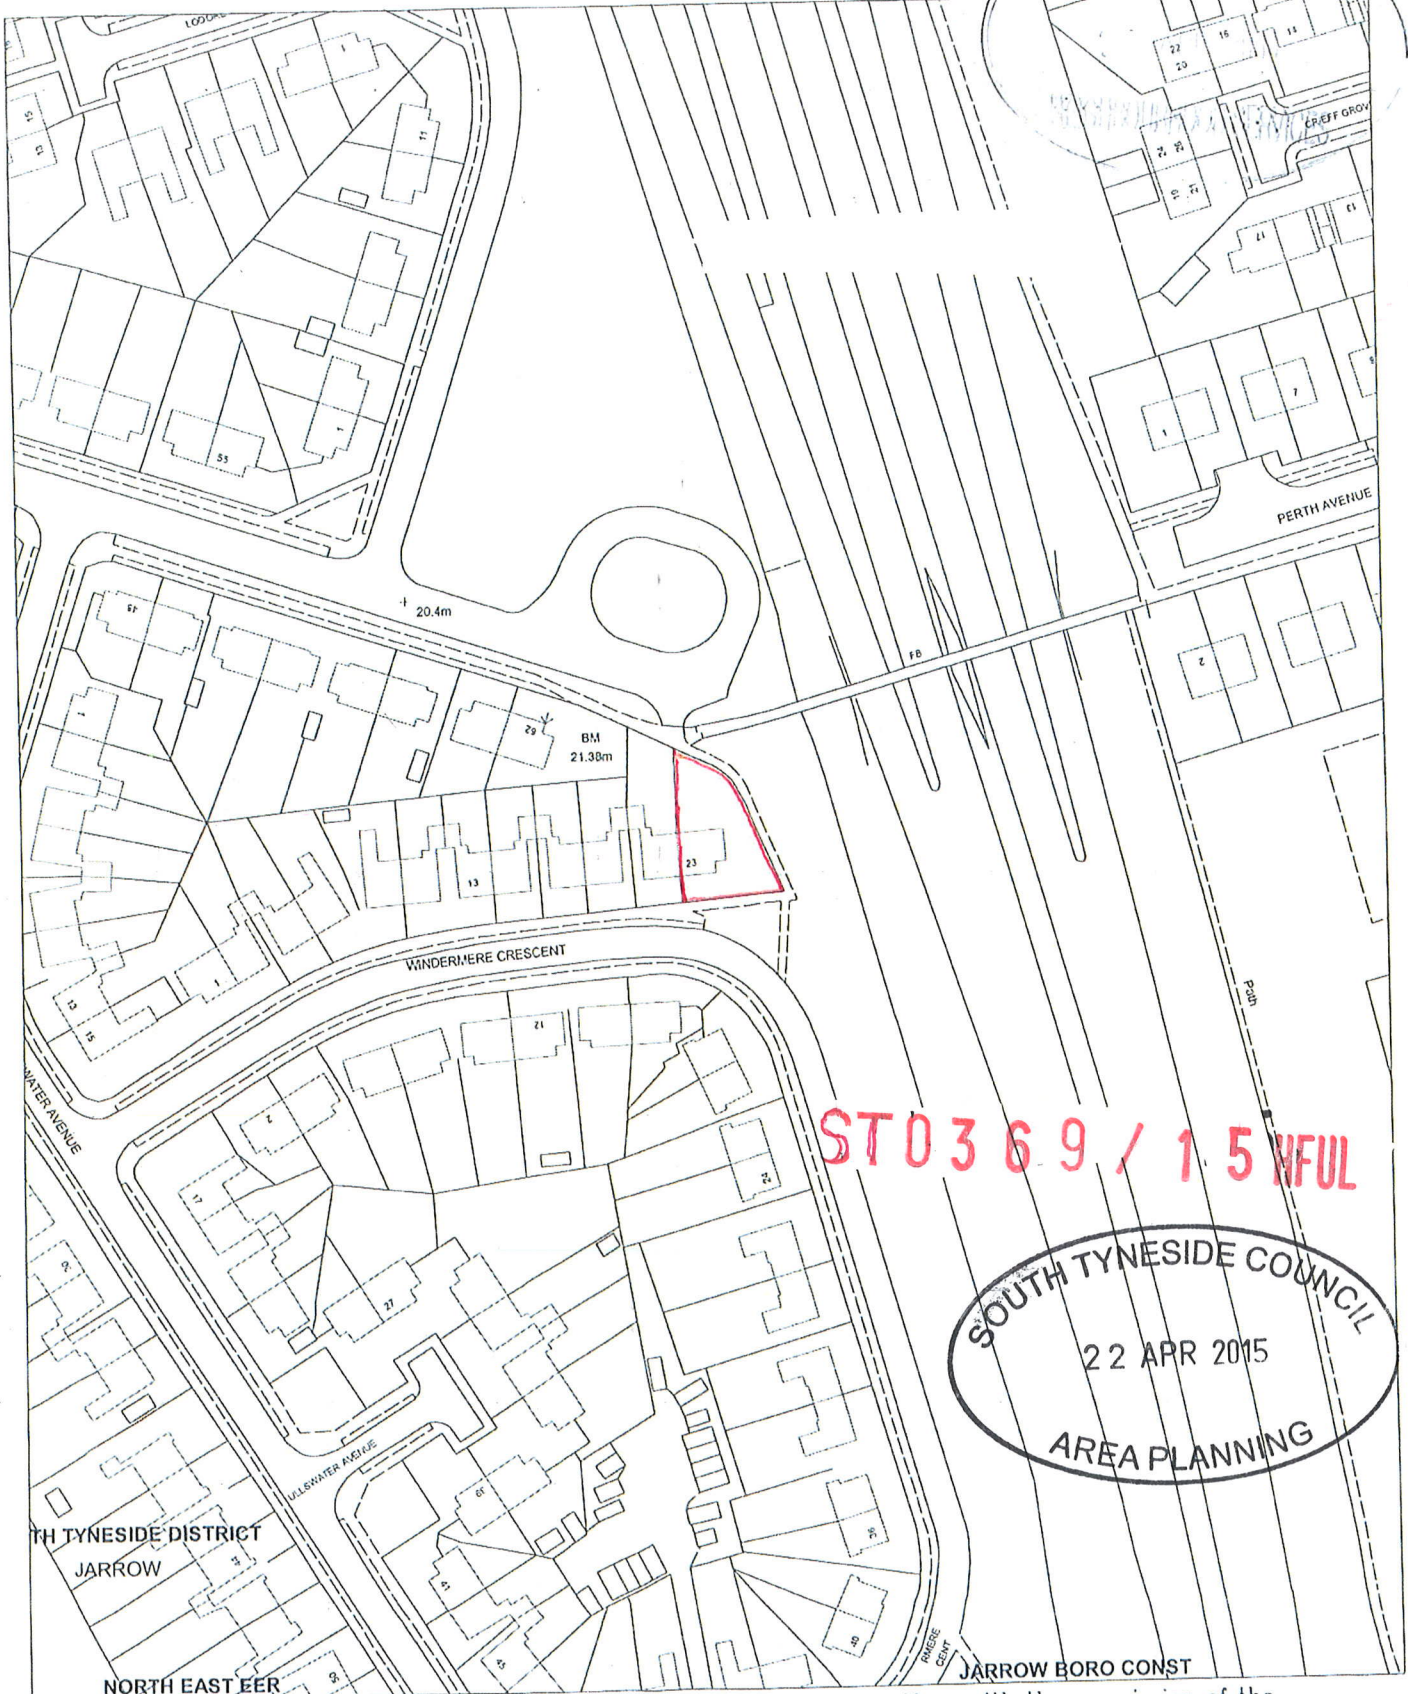

South Tyneside Council  
 Neighbourhood Services  
 Town Hall  
 South Shields  
 Tyne and Wear  
 NE33 2RL

This copy has been produced for Planning and  
 Building Control purposes only.  
 No further copies can be made.

23 Windermere Crescent  
 Jarrow

Ordnance Survey data has been reproduced from 1/1250 Ordnance Survey Maps with the permission of the  
 Controller of H.M. Stationery Office. Crown Copyright reserved. Licence No. LA 076341